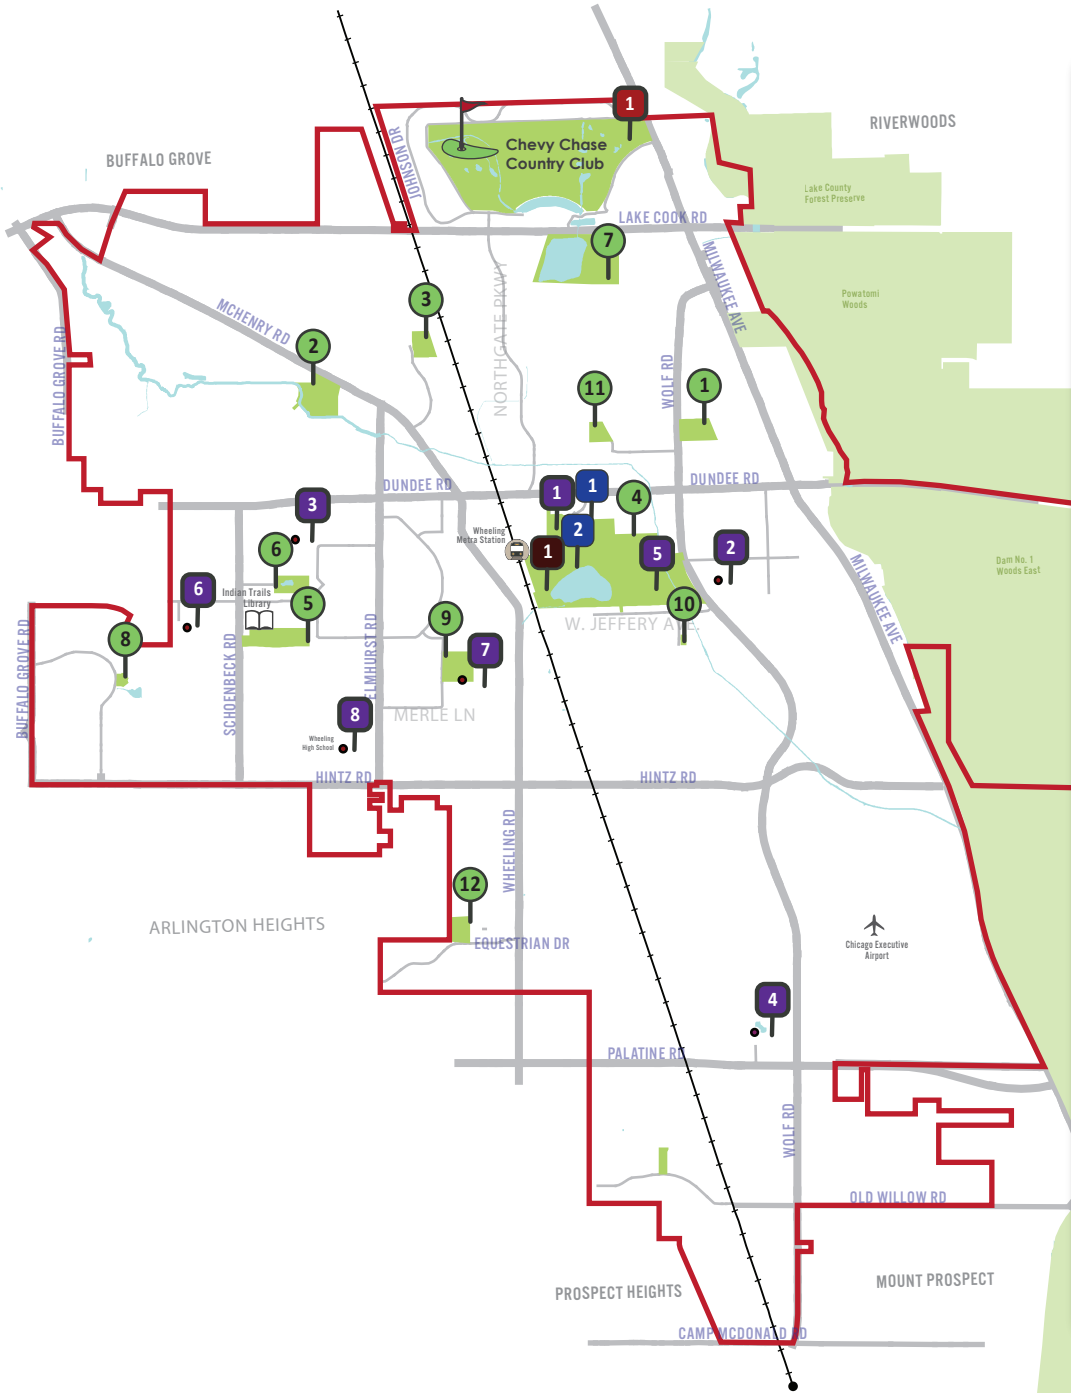

Wheeling Park District Boundaries & Facilities

PARKS

- 1 Chamber Park
- 2 Childerley Park
- 3 Denoyer Park
- 4 Heritage Park
- 5 Horizon Park
- 6 Husky Park
- 7 Lake Cook Property
- 8 Malibu Park
- 9 Mark Twain Park
- 10 Meadowbrook Park
- 11 Northside Park
- 12 Pleasant Run Park

GYM/FIELDS

- Community Rec. Center
Gym & Fitness Center
- 2 Holmes Fields
- 3 London Fields
- 4 NLU Fields
- 5 Sports Complex
- 6 Tarkington Gym & Field
- 7 Twain Gym & Field
- 8 Wheeling High School

GOLF/BANQUETS

- 1 Chevy Chase Country Club
- 2 Rob Roy Golf Course

VENUES

- 1 Performance Pavilion

POOLS

- 1 Indoor Pool
- 2 Family Aquatic Center